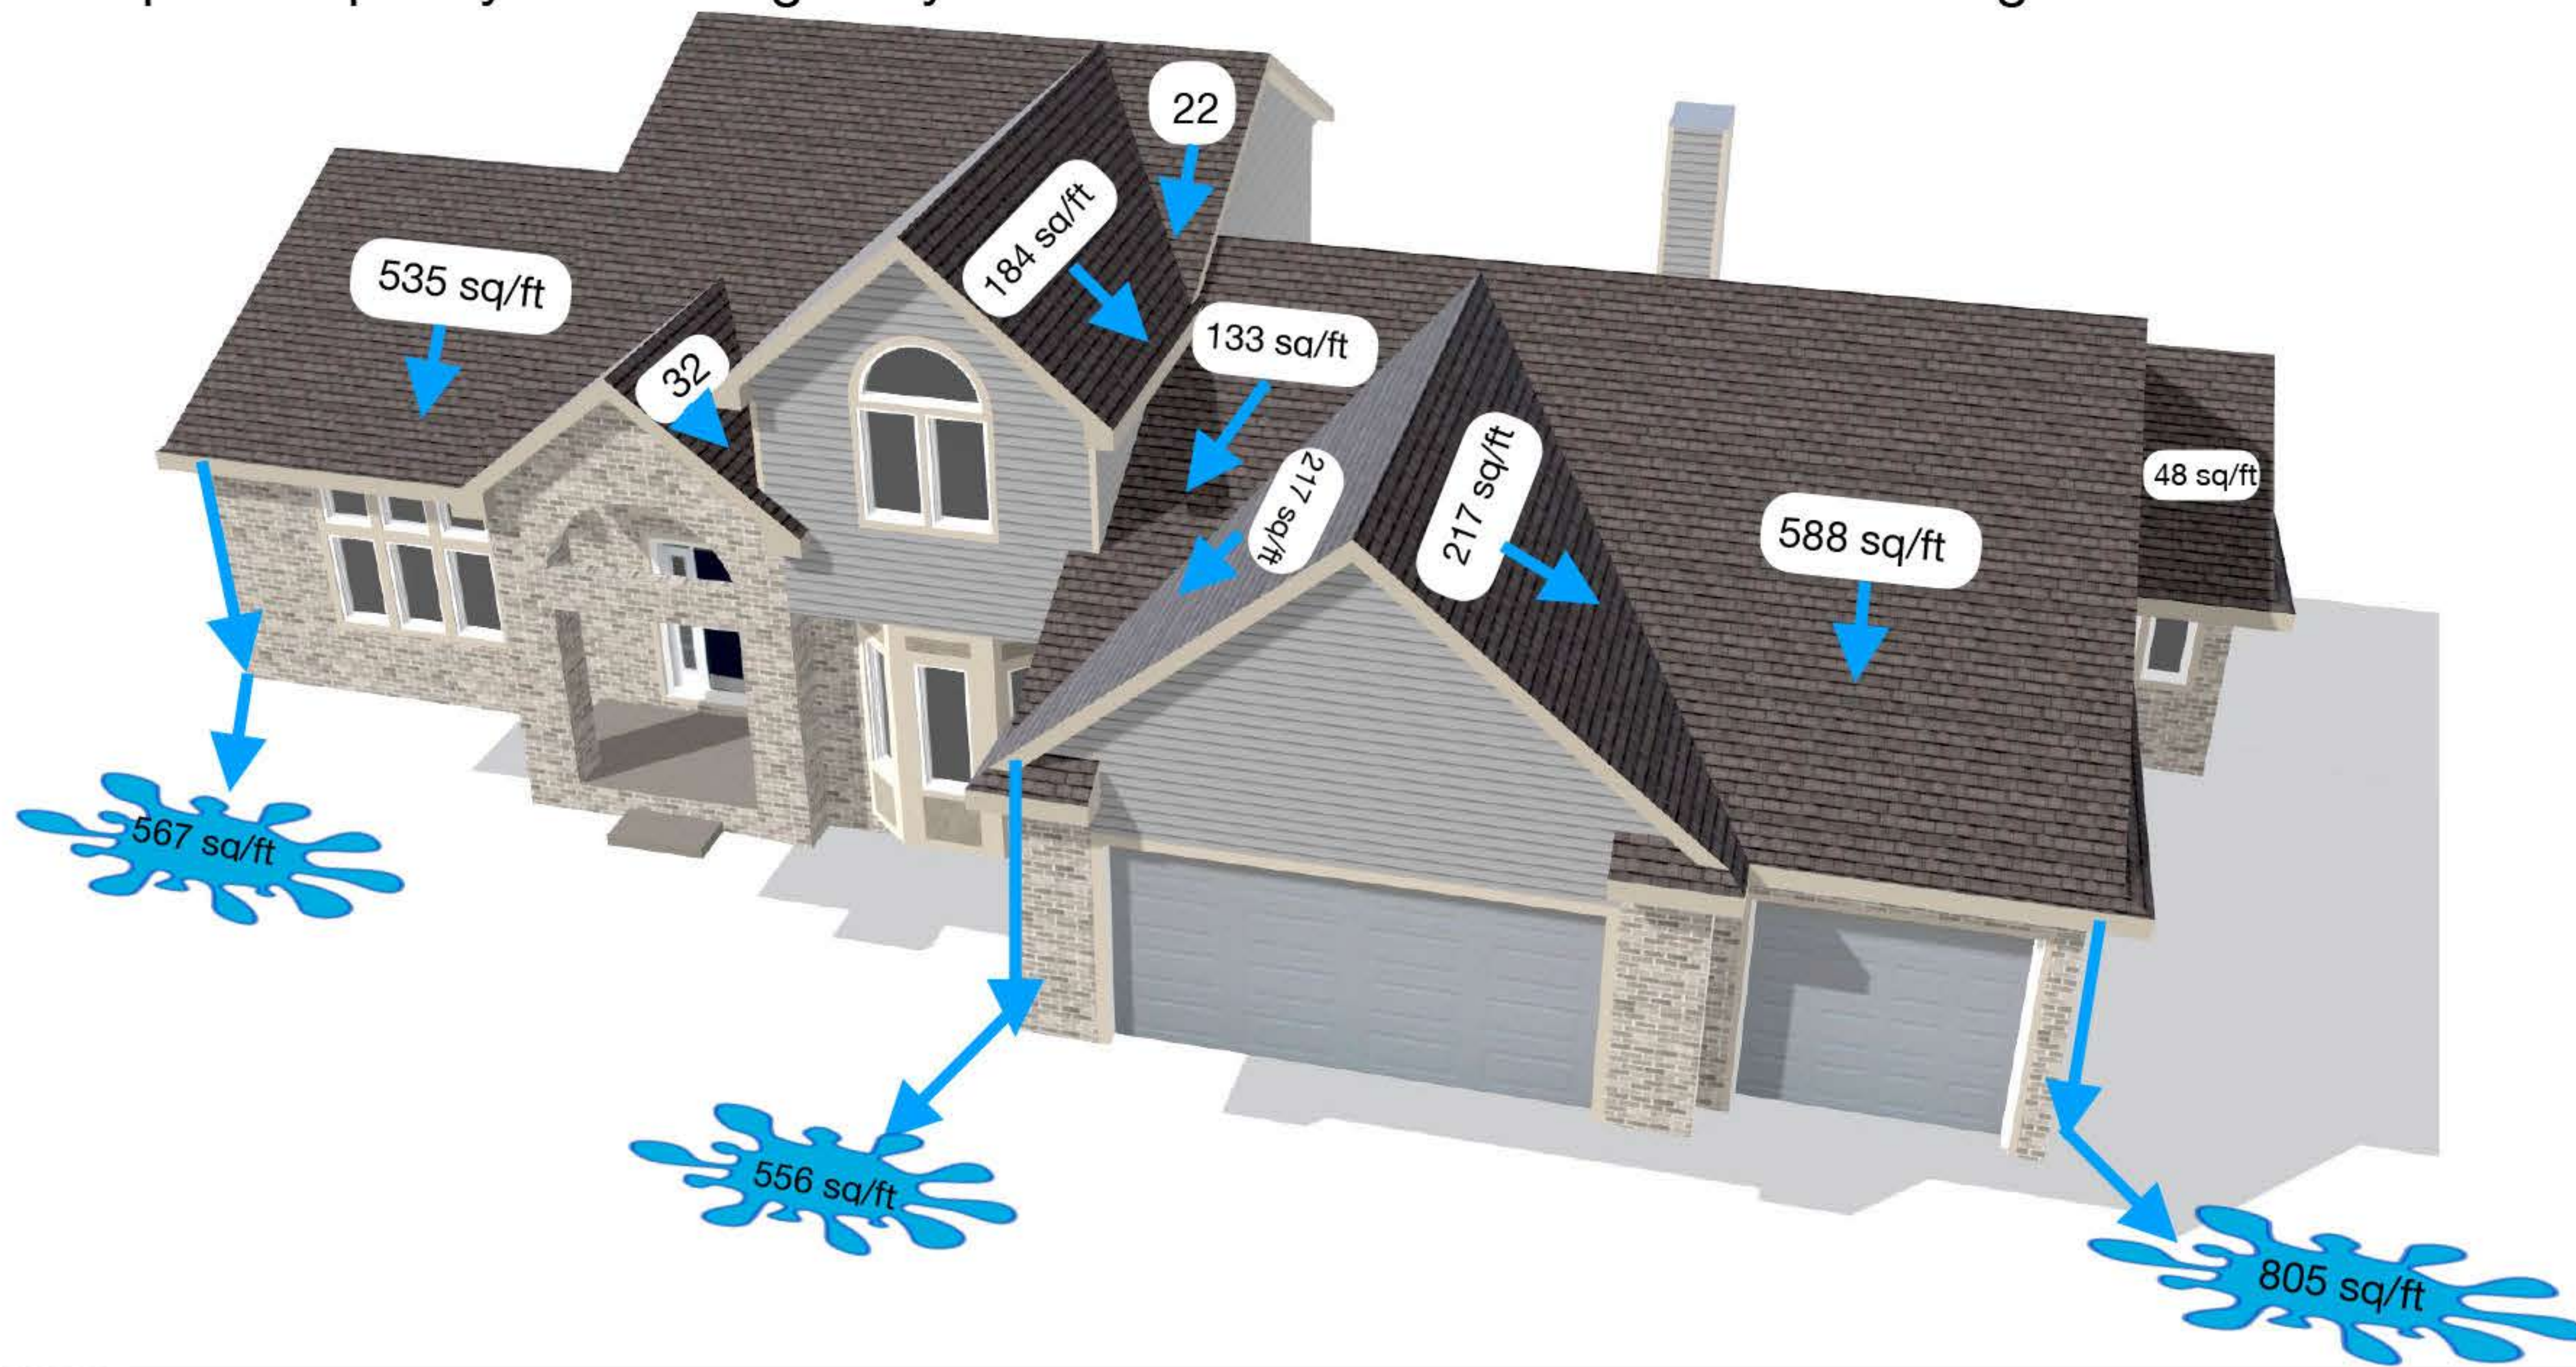

Gutters and Screens

How water is moved off of the roof and where we place the water is the most important feature of any gutter system. Each Weather Vane Gutter system is designed specifically for your property in mind. We take into account the volume of water going into each gutter and each downspout and recommend a proper gutter size and downspout capacity. This will greatly reduce the likelihood of overflow during even the worst rainstorms.