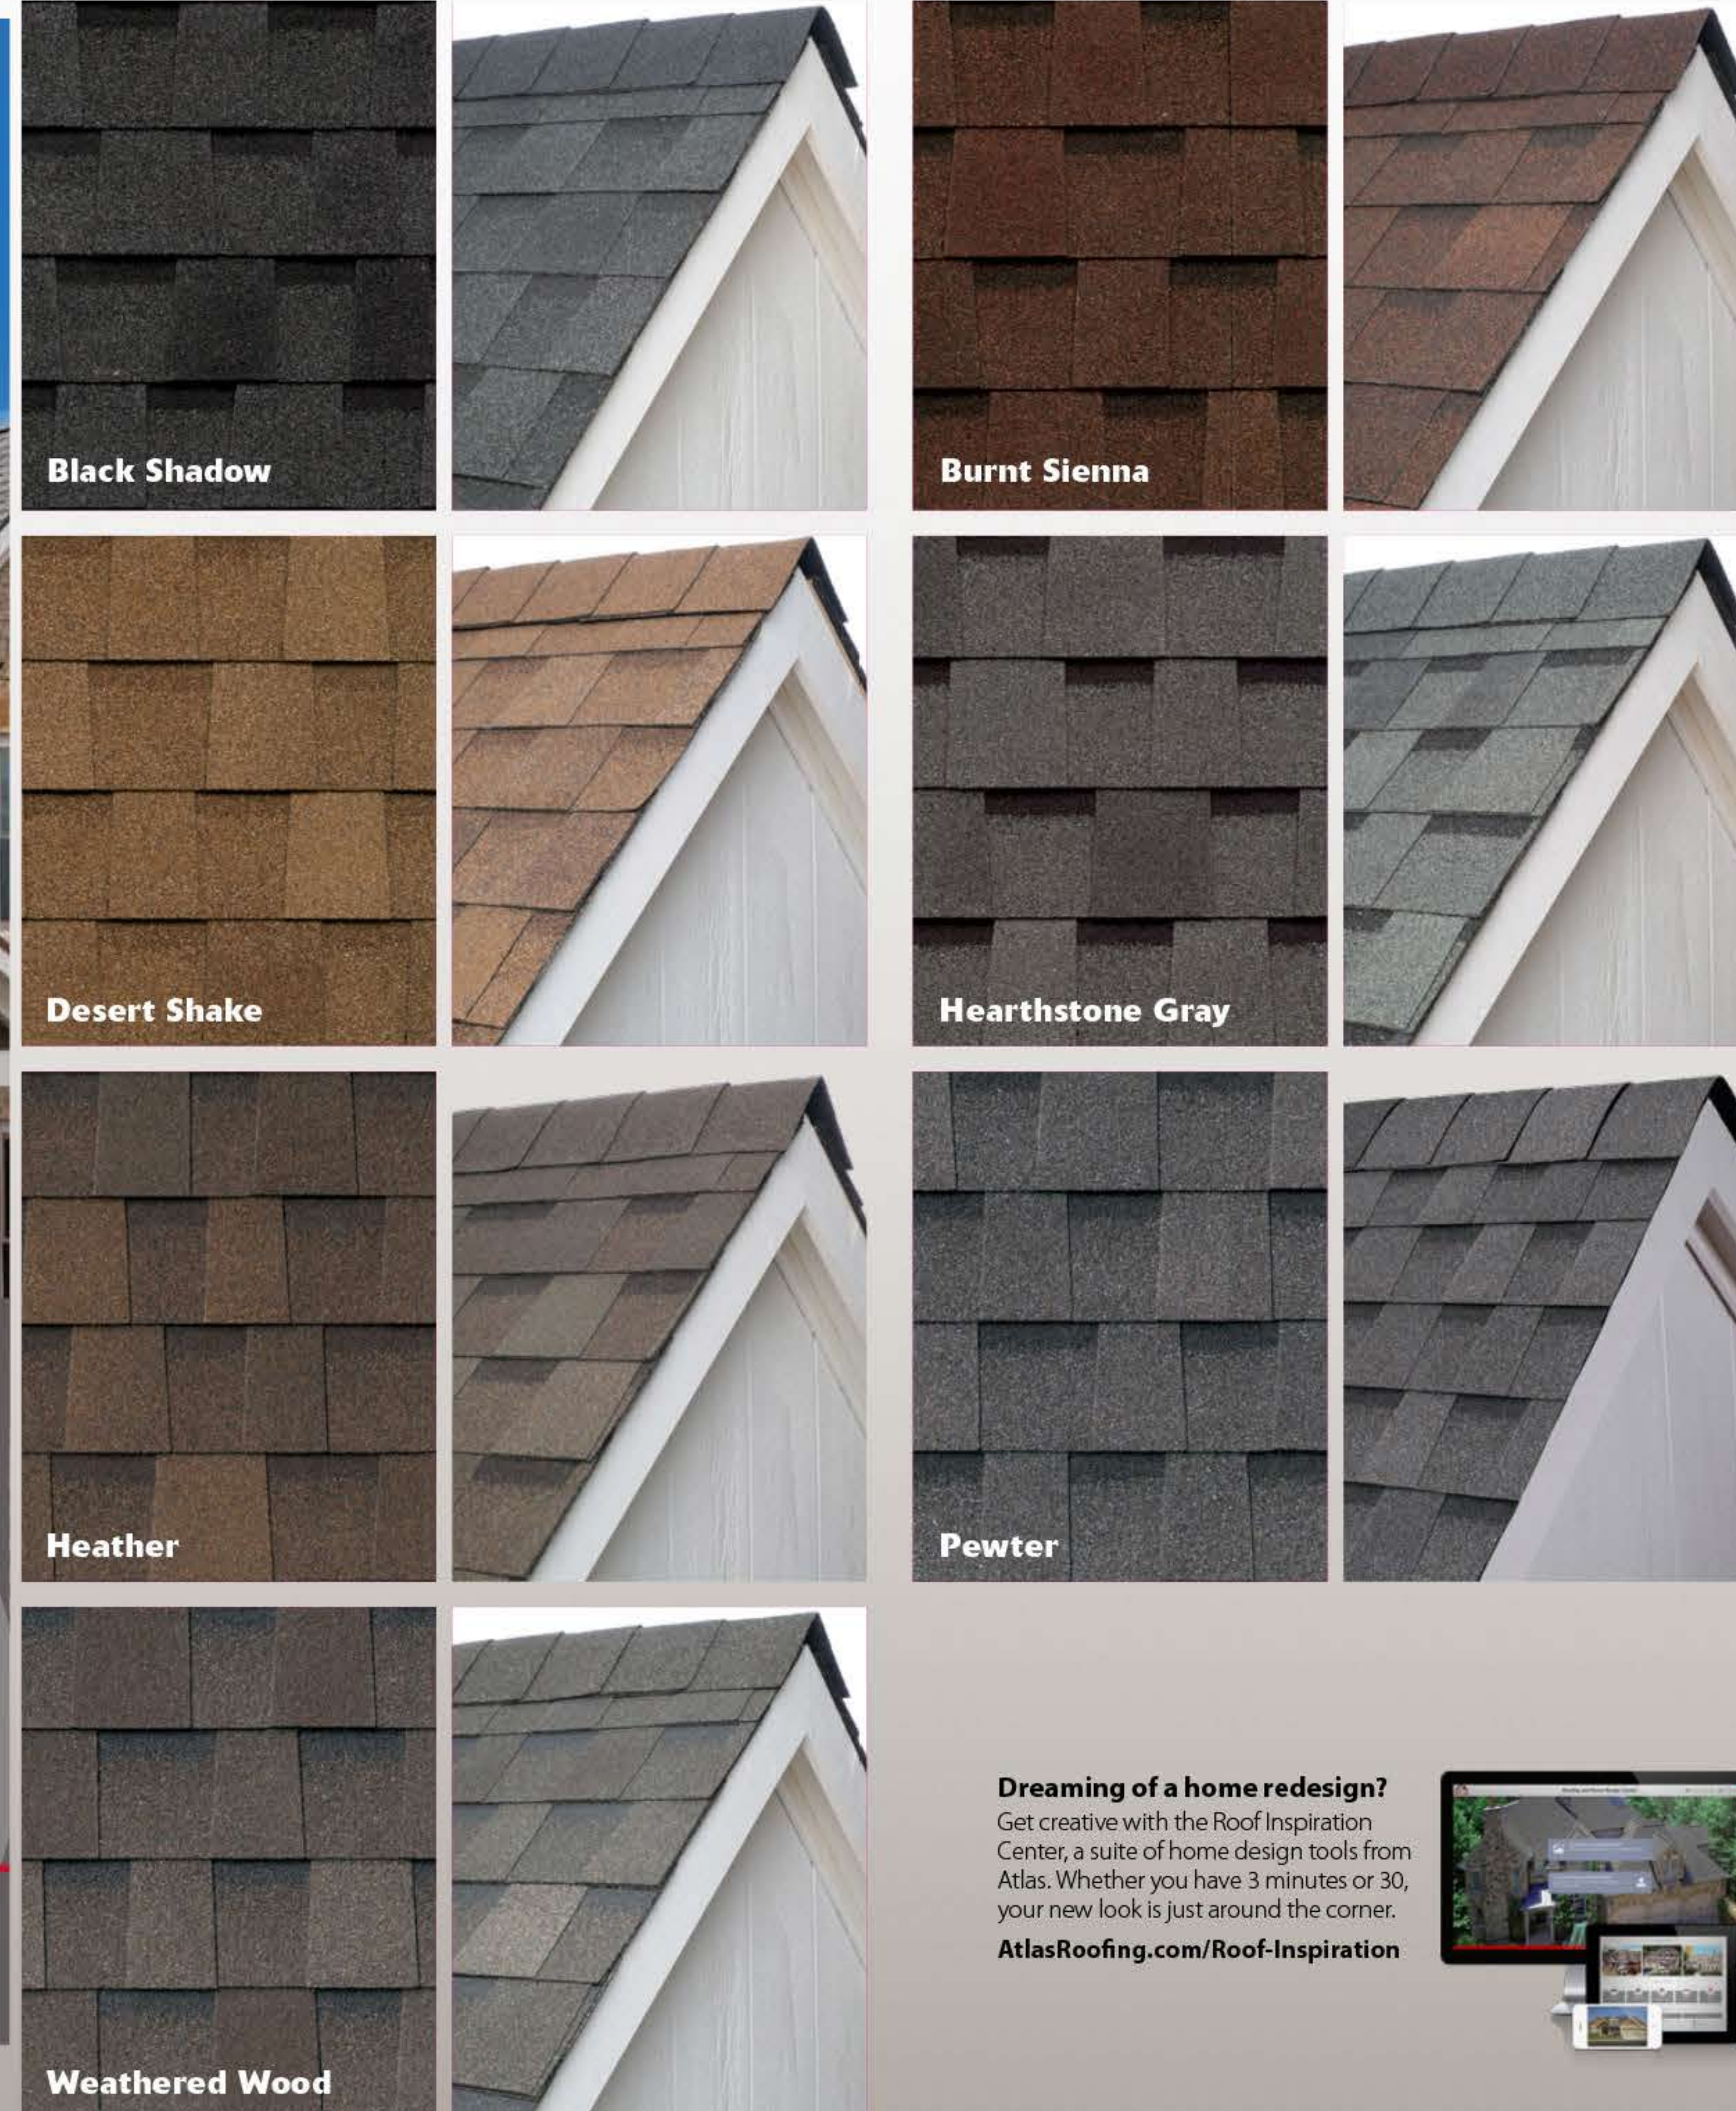

ProLam™
Architectural Shingles