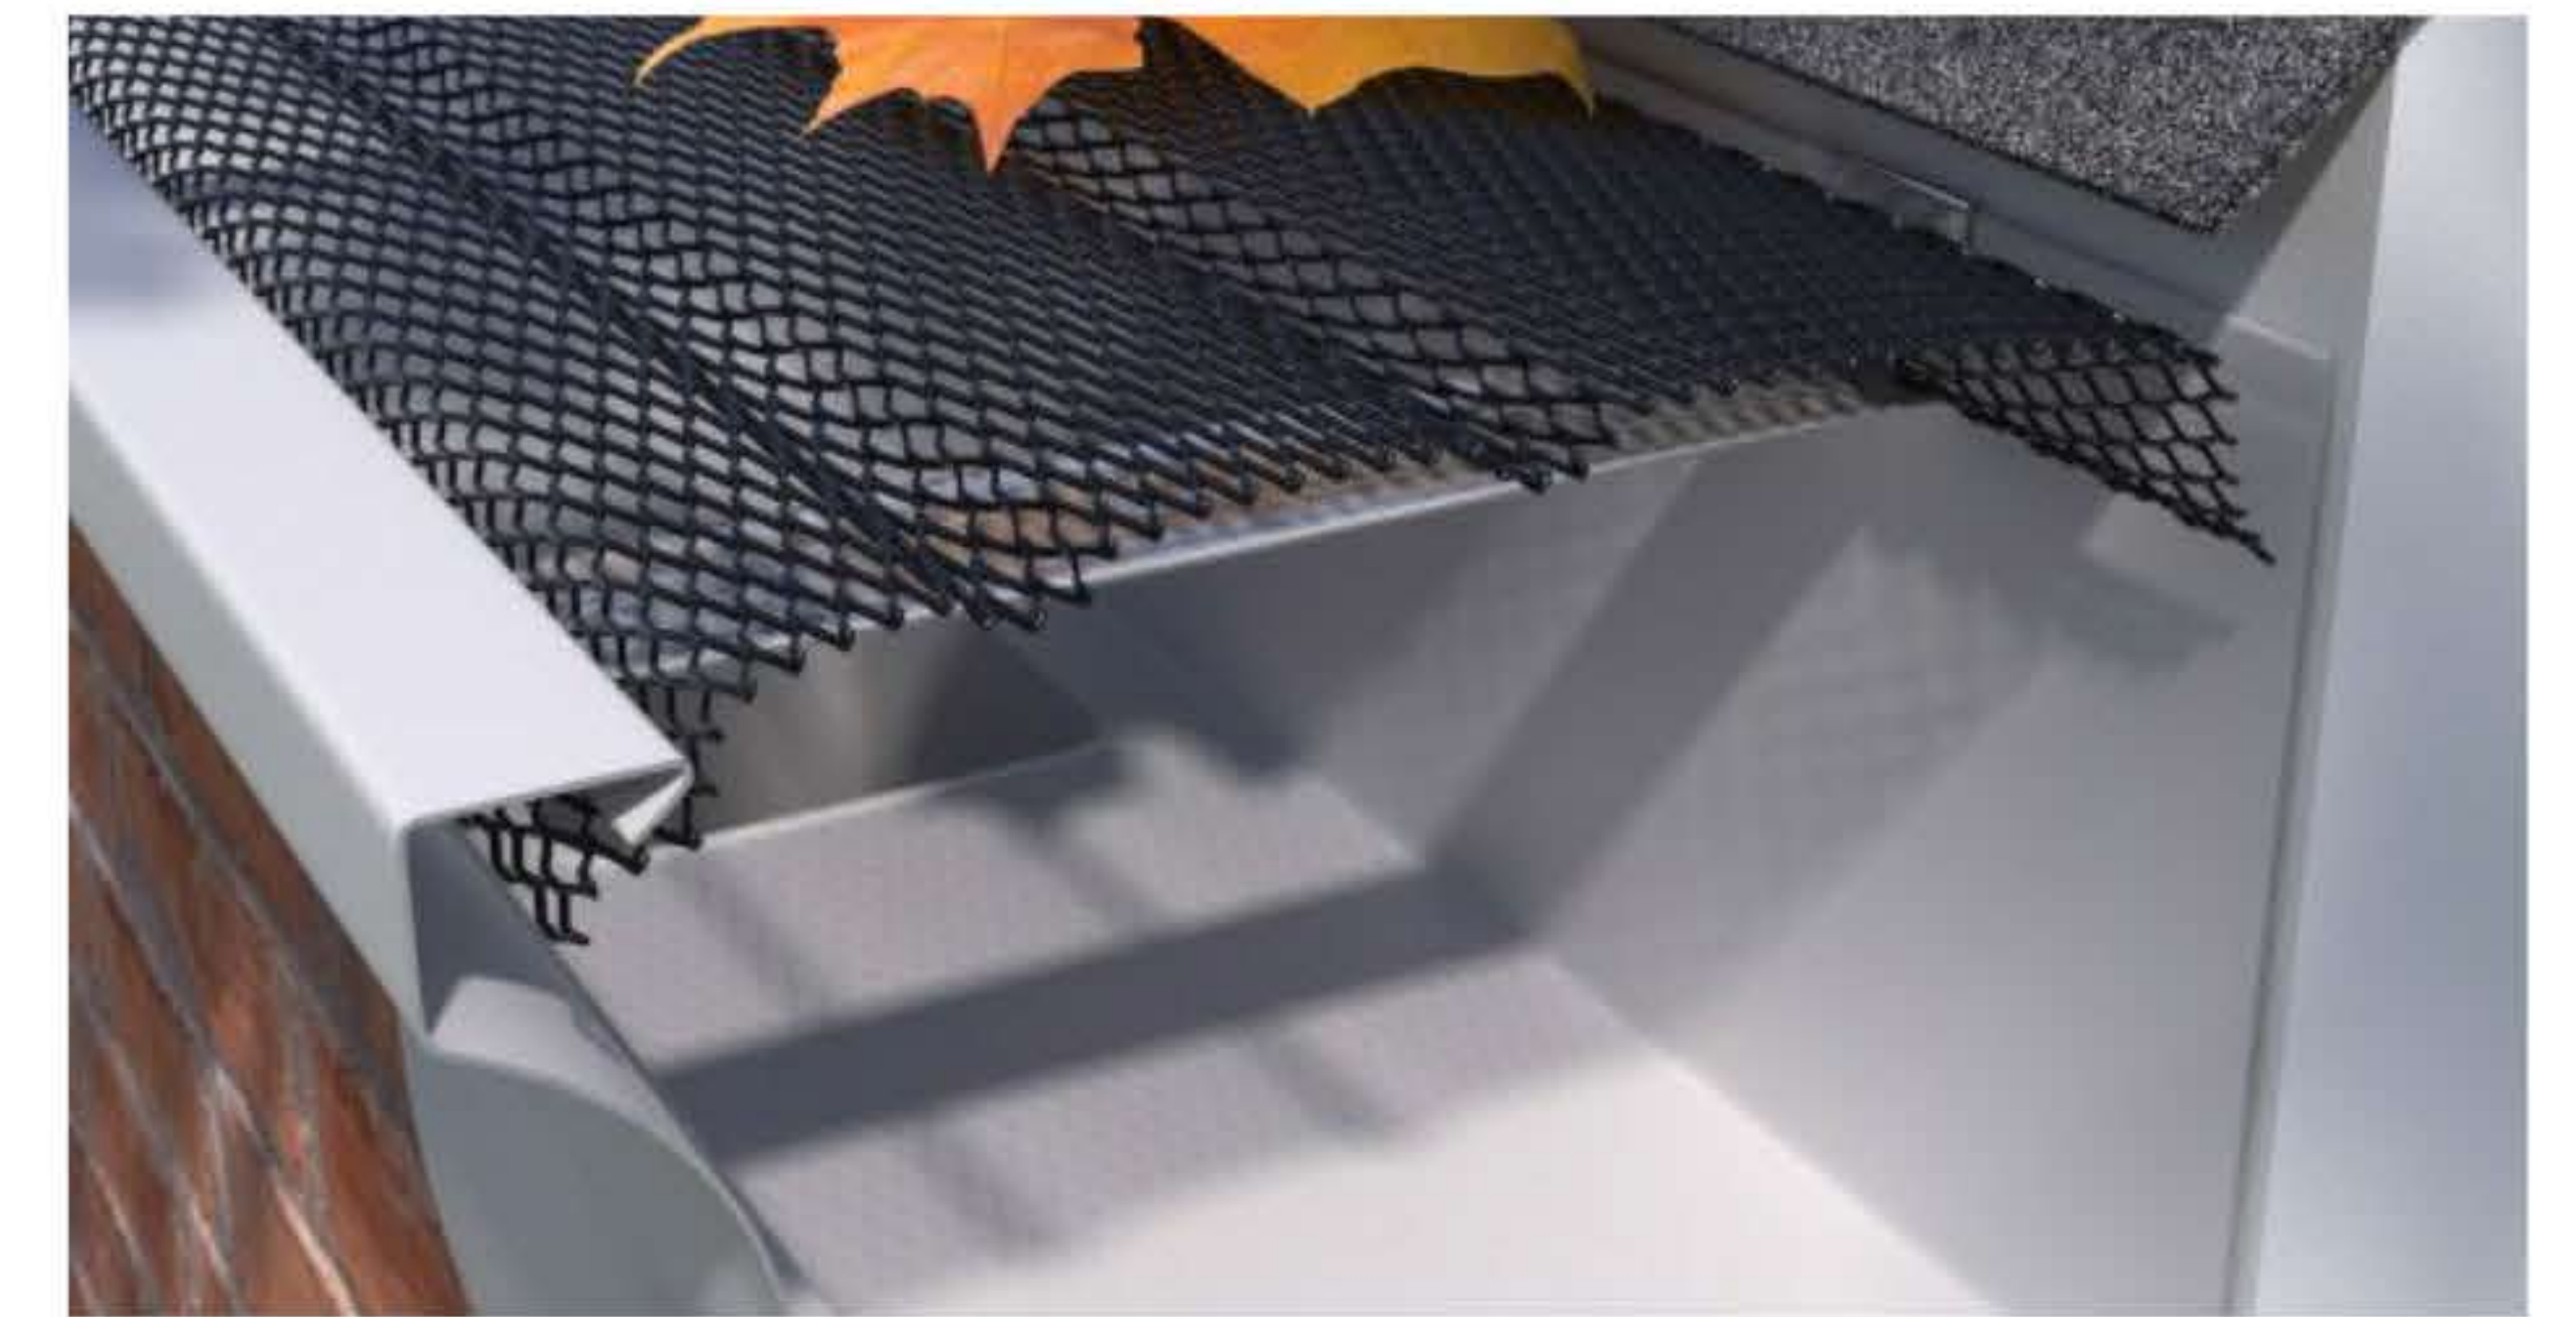

MICRO MESH

Large leaf and debris