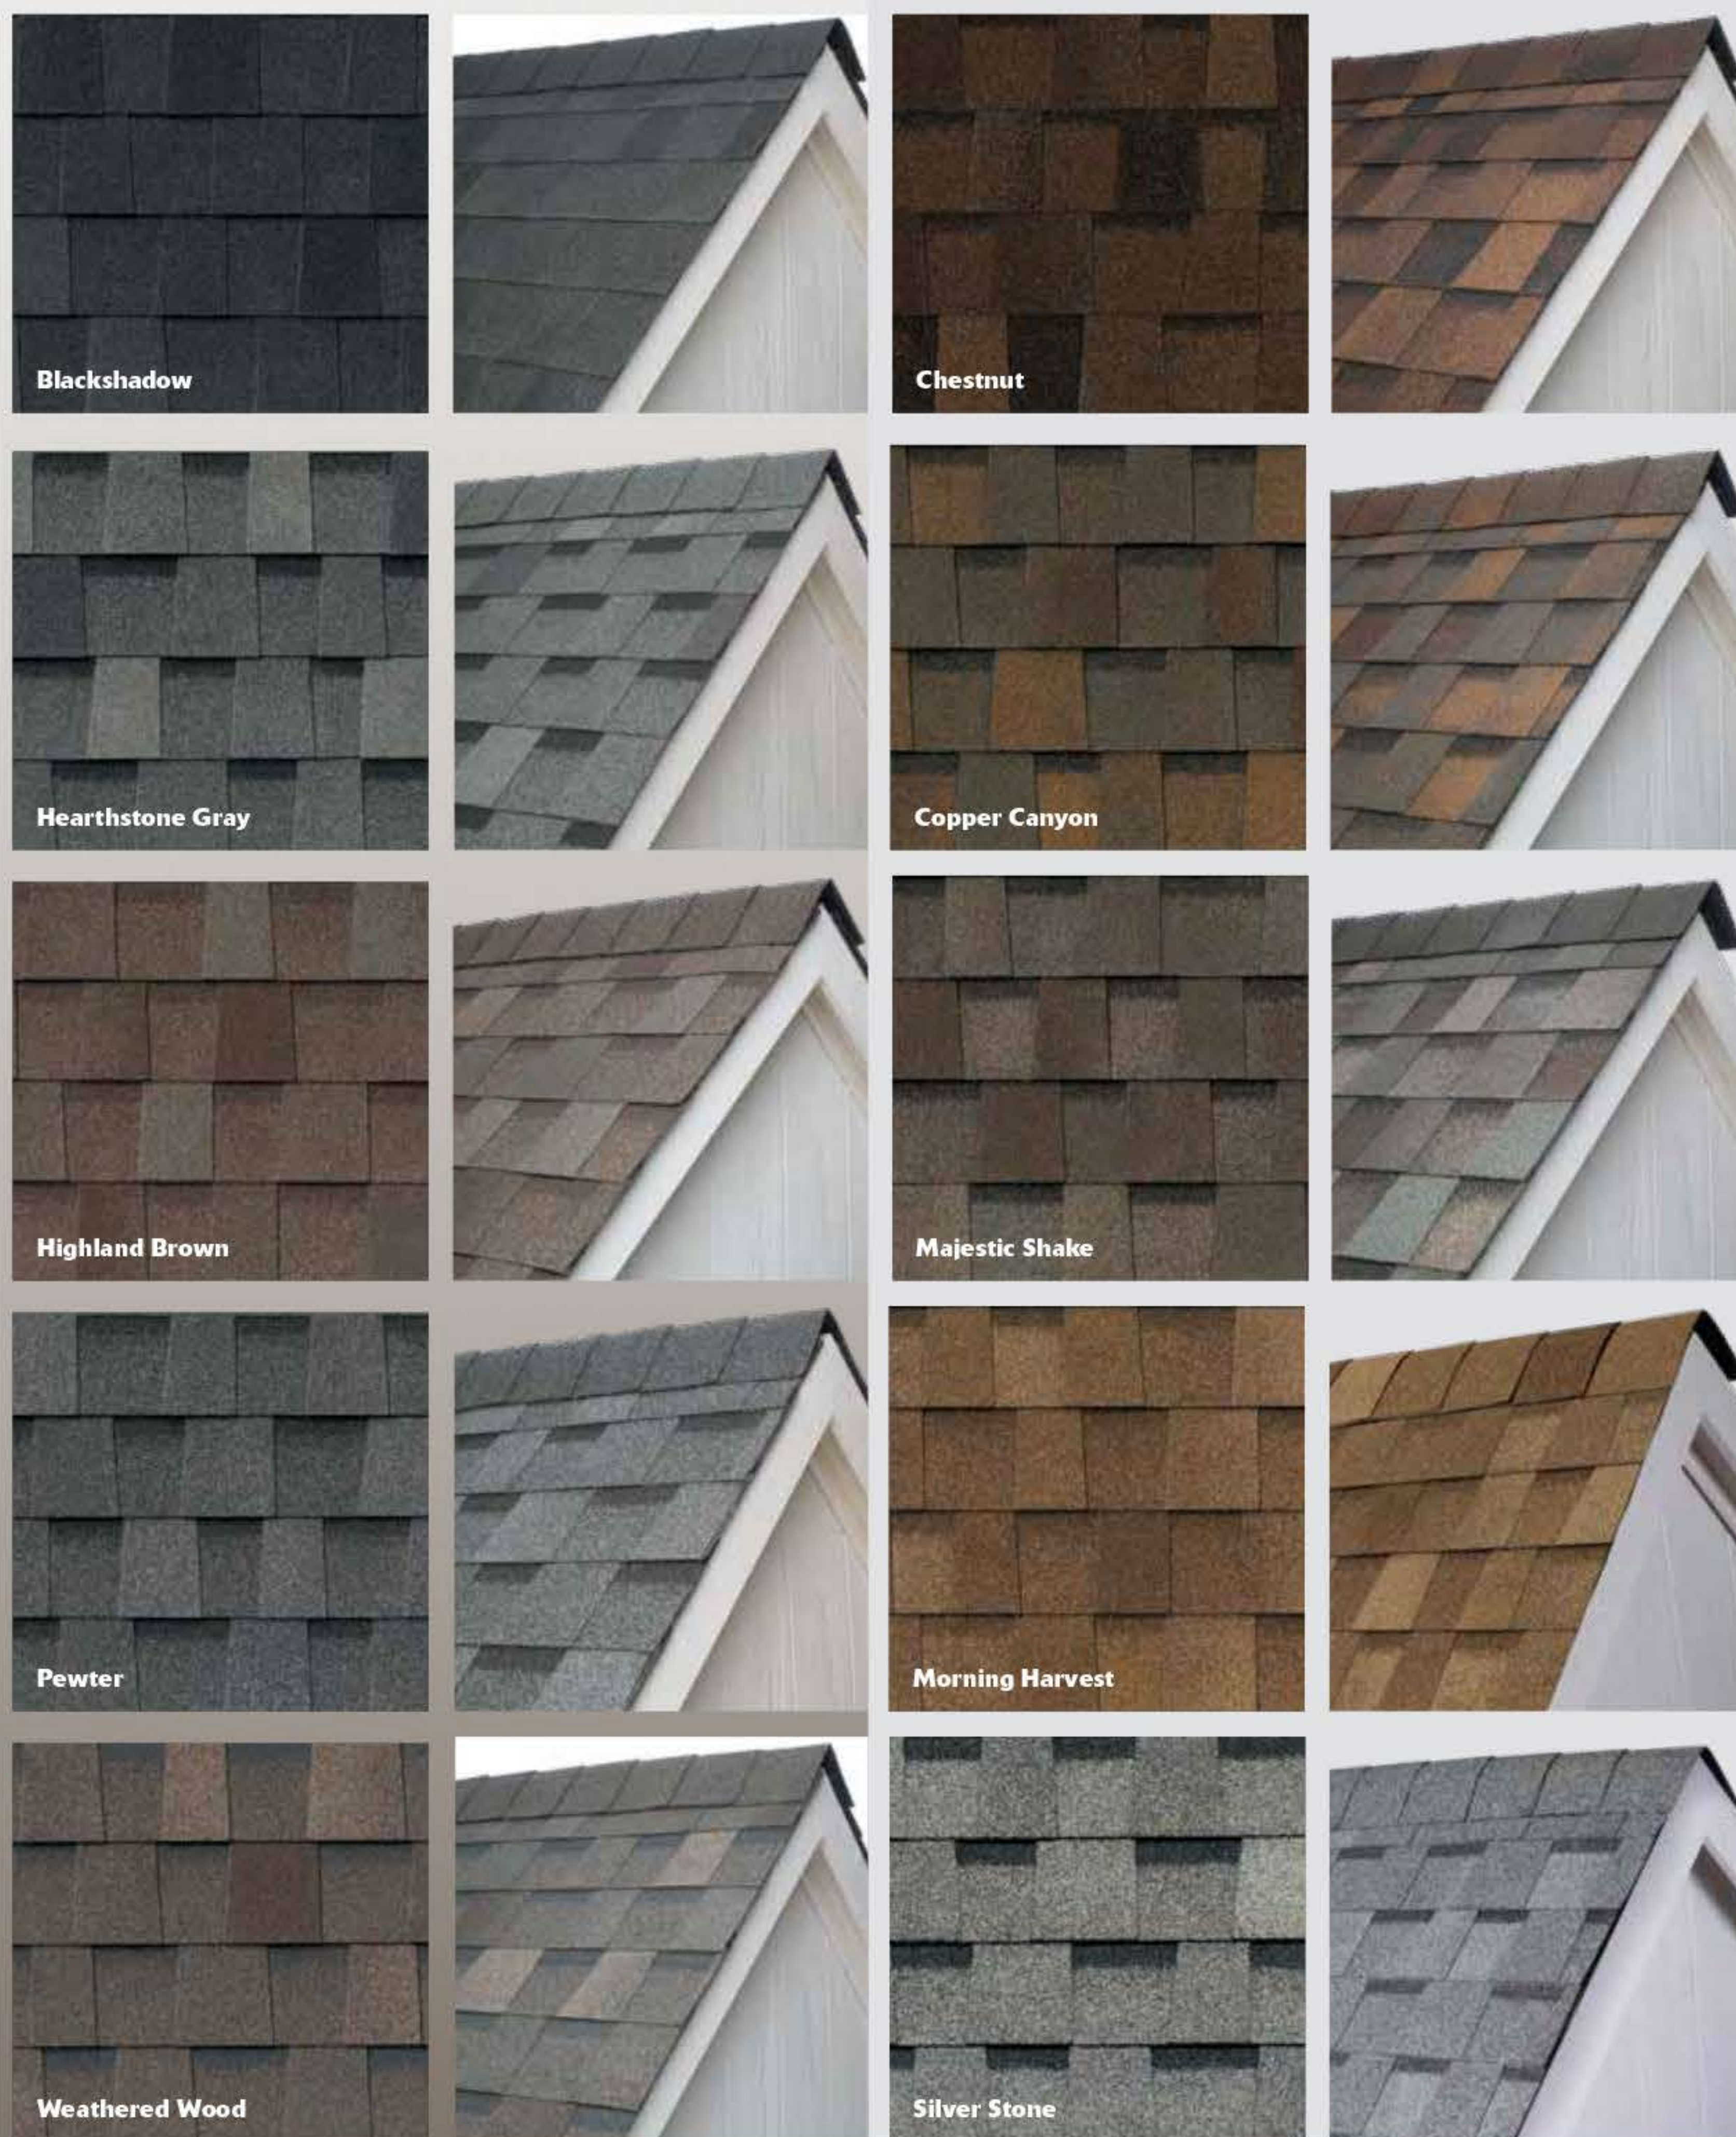

StormMaster® Shake

High Wind And Impact Resistant Shingles